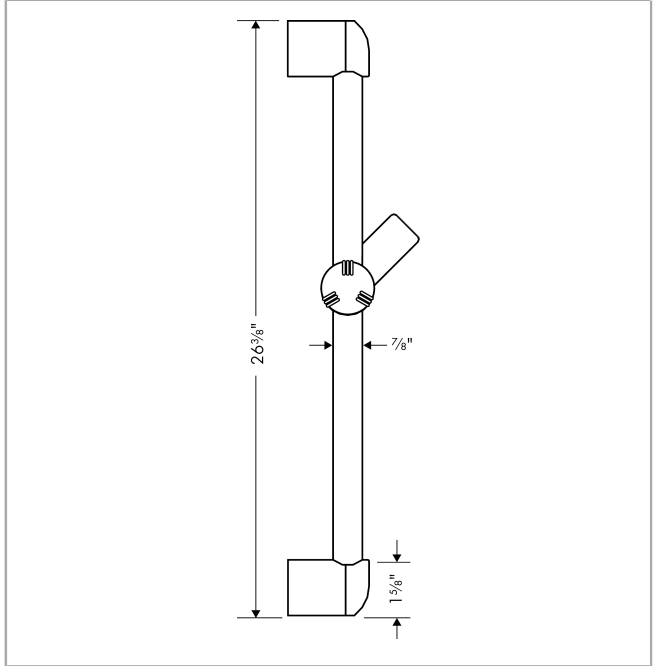

Unica E Wallbar, 24"

Finishes : **chrome** Part no. : **06890000**

Description

Item details

List Price \$ 134.00

Product image

Scale drawing

Unica E Wallbar, 24"

Finishes : **chrome** Part no. : **06890000**

Exploded drawing

Year of production: >07/02

Unica E Wallbar, 24"

Finishes : **chrome** Part no. : **06890000**

Spare parts list

Year of production: >**07/02**

Pos.	Description	Part no.	Price	PU
1	cover	88534000	-	1
2	tile-matching-disk	96184000	-	1
3	support, assy	88590000	-	1
4	soap dish	88700000	-	1