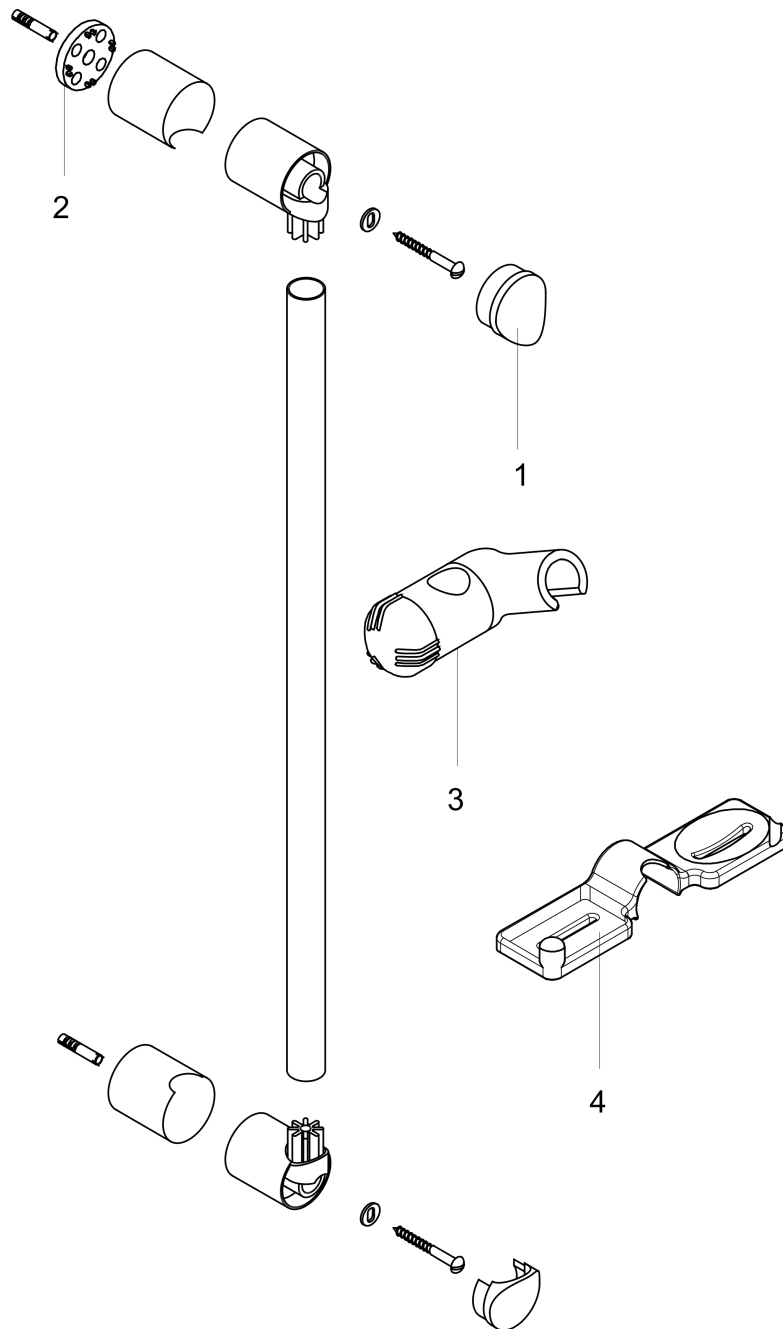

Unica E Wallbar, 24"

Finishes : **chrome** Part no. : **06890000**

Description

Item details

List Price \$ 134.00

Product image

Scale drawing

Unica E Wallbar, 24"

Finishes : **chrome** Part no. : **06890000**

Exploded drawing

Year of production: >07/02

Unica E Wallbar, 24"

Finishes : **chrome** Part no. : **06890000**

Spare parts list

Year of production: >**07/02**

Pos.	Description	Part no.	Price	PU
1	cover	88534000	-	1
2	tile-matching-disk	96184000	-	1
3	support, assy	88590000	-	1
4	soap dish	88700000	-	1